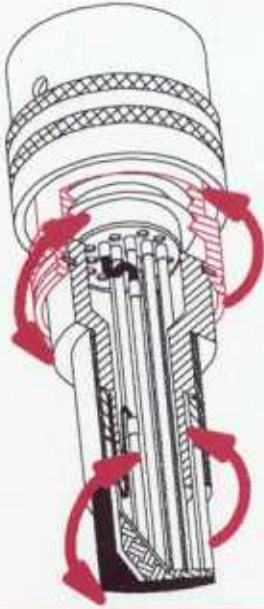

Problem:

Cable Assembly twists and stresses not only when aligning the connector and receptacle, but also while in-use.

Adapters with Entraco's **SWIVEL** are Low-Profile, and provide an excellent Seal and Conductive path. The **SWIVEL** allows easier Plug-To-Receptacle Clocking Alignment, as well as absorbing Cable Torque, while in-use.

Typical application of SWIVEL:

Sikorsky UH-60A
BlackHawk Tail
Rotor

Solution: **SWIVEL**

- Sealed System
- Excellent Conductive Path
- Absorbs cable torque
- Free clocking

Engineered Transitions Company, Inc.
30-C Mill Street
Healdsburg, California 95448