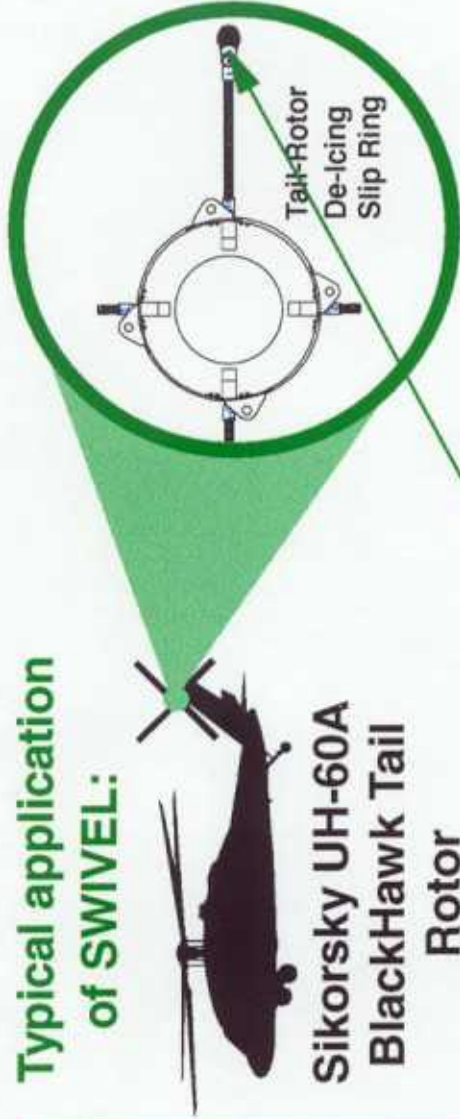

Problem:

Cable Assembly twists and stresses not only when aligning the connector and receptacle, but also while in-use.

Adapters with Entraco's **SWIVEL** are Low-Profile, and provide an excellent Seal and Conductive path. The **SWIVEL** allows easier Plug-To-Receptacle Clocking Alignment, as well as absorbing Cable Torque, while in-use.

Typical application of SWIVEL:

Sikorsky UH-60A
BlackHawk Tail
Rotor

Solution: **SWIVEL**

- Sealed System
- Excellent Conductive Path
- Absorbs cable torque
- Free clocking

Engineered Transitions Company, Inc.
30-C Mill Street
Healdsburg, California 95448