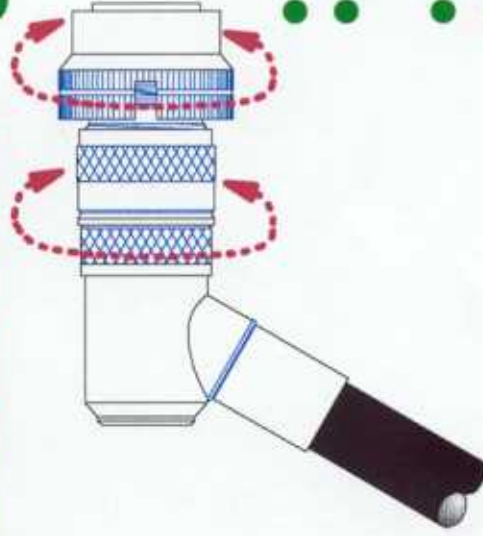

Problem:

Cable Assembly twists and stresses not only when aligning the connector and receptacle, but also while in-use.

Adapters with Entraco's **SWIVEL** are Low-Profile, and provide an excellent Seal and Conductive path. The **SWIVEL** allows easier Plug-To-Receptacle Clocking Alignment, as well as absorbing Cable Torque, while in-use.

Typical application of SWIVEL:

Sikorsky UH-60A
BlackHawk Tail
Rotor

Solution: **SWIVEL**

- Sealed System
- Excellent Conductive Path
- Absorbs cable torque
- Free clocking

Engineered Transitions Company, Inc.
30-C Mill Street
Healdsburg, California 95448